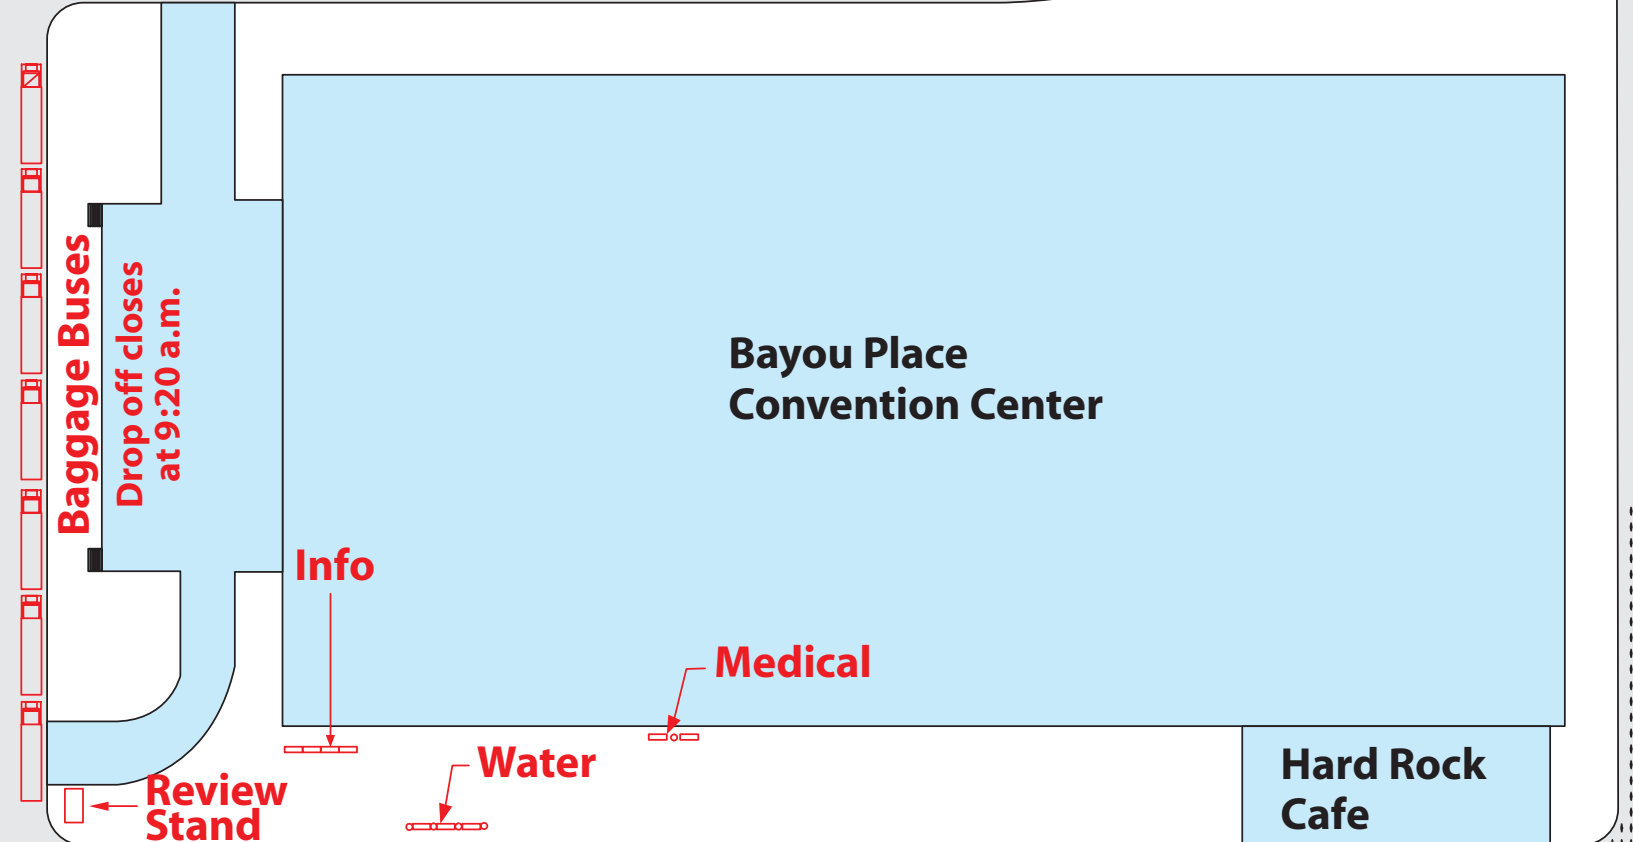

2010 ConocoPhillips Rodeo Run Start Line

Wheelchair Start – 9:30 a.m. 10K Race – 9:35 a.m. 5K Fun Run and Walk – 9:45 a.m.

CAPITOL STREET

LOUISIANA

Civic Center Parking (Jones Plaza)

SMITH

Baggage Buses Drop off closes at 9:20 a.m.

Info

Medical

Water

Review Stand

Hard Rock Cafe

BAGBY Portalets

Route

TEXAS AVENUE

Costume Contest 9:00 a.m.

Alley Theater

START

10K Runners

5K Runners

Portalets

5K Walkers Assembly

Portalets