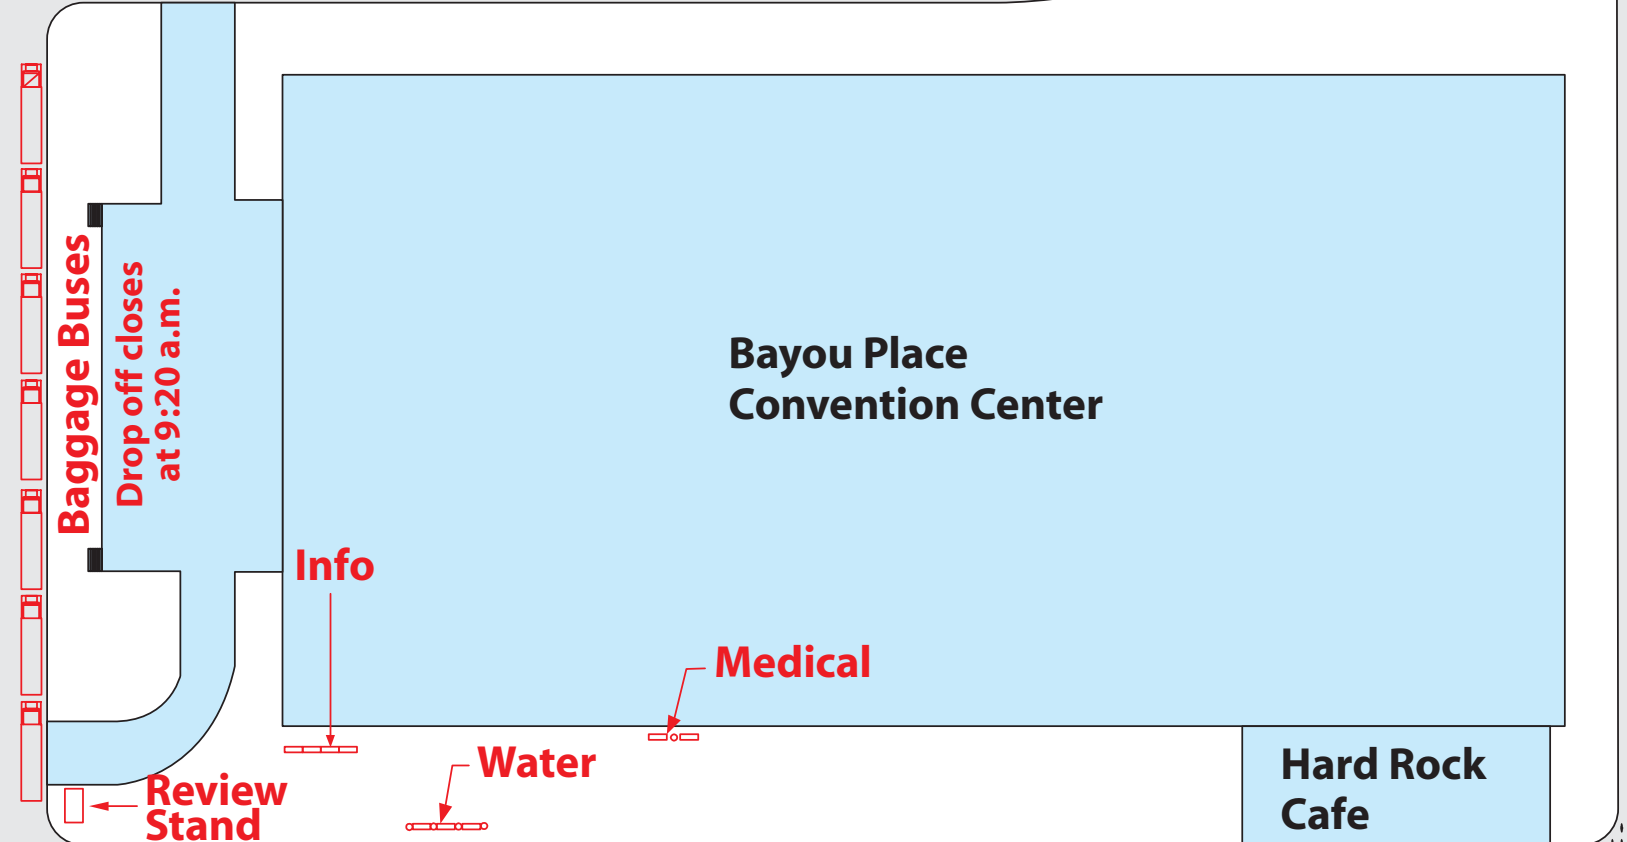

2010 ConocoPhillips Rodeo Run Start Line

Wheelchair Start – 9:30 a.m. 10K Race – 9:35 a.m. 5K Fun Run and Walk – 9:45 a.m.

CAPITOL STREET

LOUISIANA

Civic Center Parking
(Jones Plaza)

SMITH

Baggage Buses
Drop off closes
at 9:20 a.m.

Info

Medical

Water

Review
Stand

Hard Rock
Cafe

BAGBY
Portalets

Route

TEXAS AVENUE

Costume
Contest
9:00 a.m.

Alley Theater

START

10K
Runners

5K
Runners

Portalets

5K Walkers
Assembly

Portalets