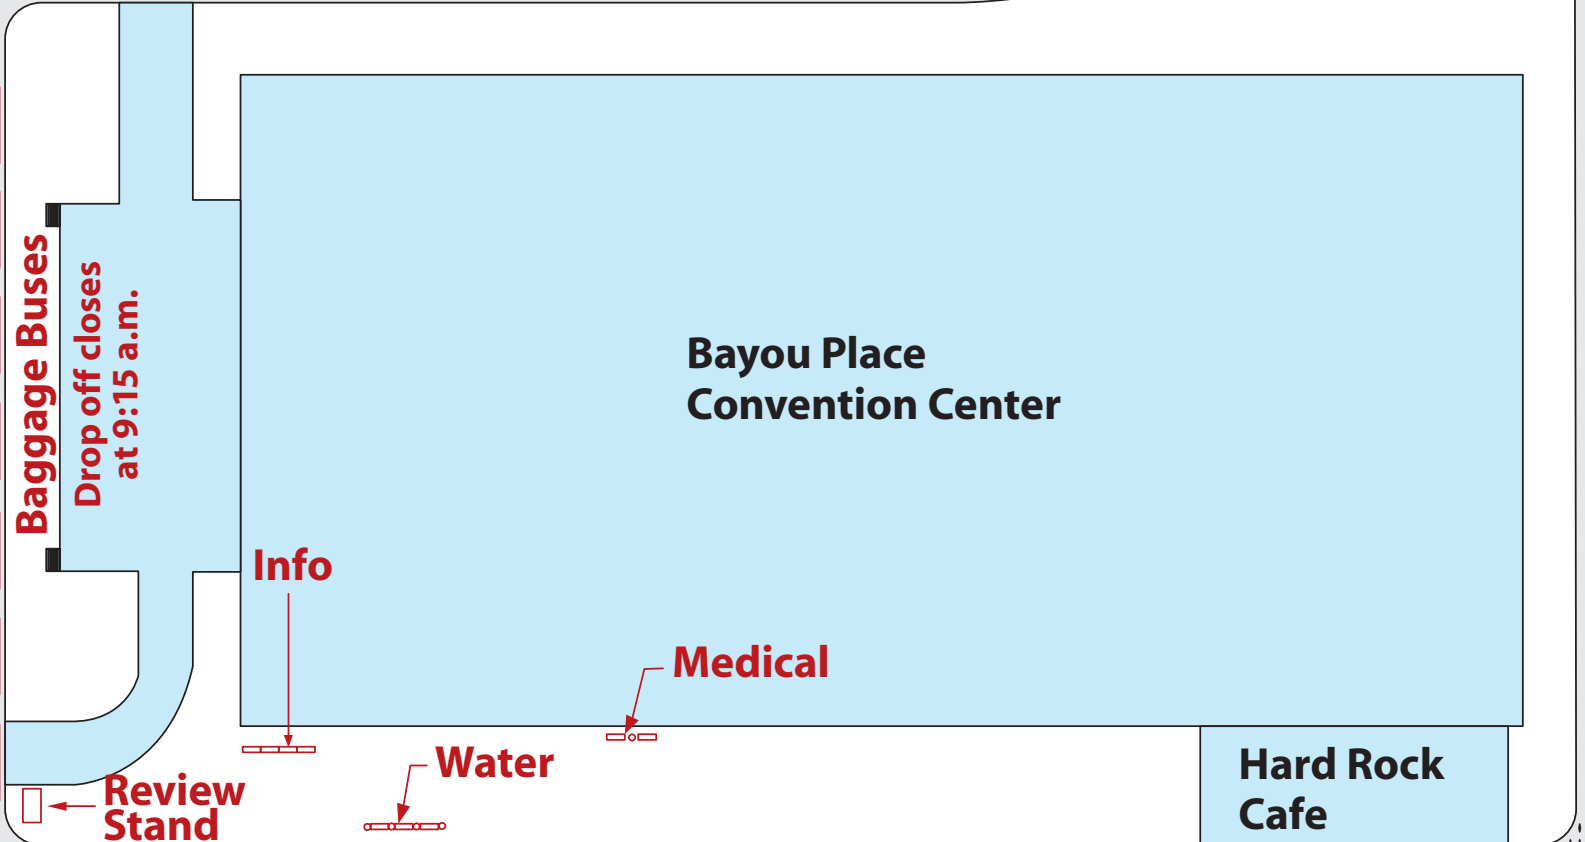

# 2012 ConocoPhillips Rodeo Run Start Line

Wheelchair Start – 9:15 a.m. 10K Race – 9:25 a.m. 5K Fun Run and Walk – 9:45 a.m.

CAPITOL STREET

LOUISIANA

Civic Center Parking  
(Jones Plaza)

SMITH

Baggage Buses  
Drop off closes  
at 9:15 a.m.

Info

Medical

Water

Review  
Stand

Hard Rock  
Cafe

BAGBY

Portalets

Route

TEXAS AVENUE

Costume  
Contest  
9:00 a.m.

Alley Theater

START

10K  
Runners

5K  
Runners

Portalets

5K Walkers  
Assembly